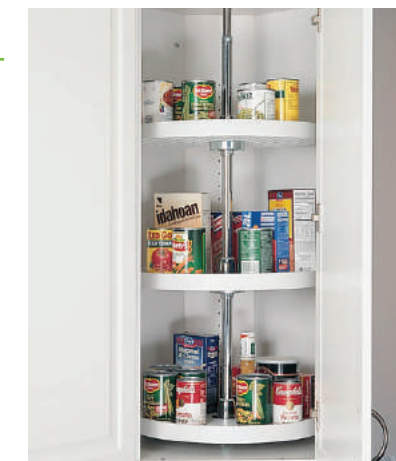

Solutions:

- Side Slope Glide-Out Shelf
- Premiere Pull-Down Shelving

Odds & ends

Keep loose items like silverware, bottle openers, cooking utensils, and more in order with Solutions that make organization simple.

Solutions:

- Blind Corner Cabinet Solution

Corner cabinets

Maximize the space in your corner cabinets and reach all your cookware and kitchen items simply.

Solutions:

- Glide-Around
- Lazy Susan

MAKE ROOM

for more joy

IN YOUR PANTRY.

With custom-designed Solutions, you can reach everything from your cake mixes to your cereal.

Making a sandwich should be easy.
But if you can't see the peanut butter, reach the jelly, or grab the bread without knocking things over, it's just not. Luckily with ShelfGenie, the things that are meant to be simple actually are.

Short items

Store short items like cans, jars, tea, and other items simply with Solutions that make everything easy to see.

Solutions:

- Single-Height Glide-Out Shelves
- Single-Height Glide-Out Shelves with Slopes or Dividers