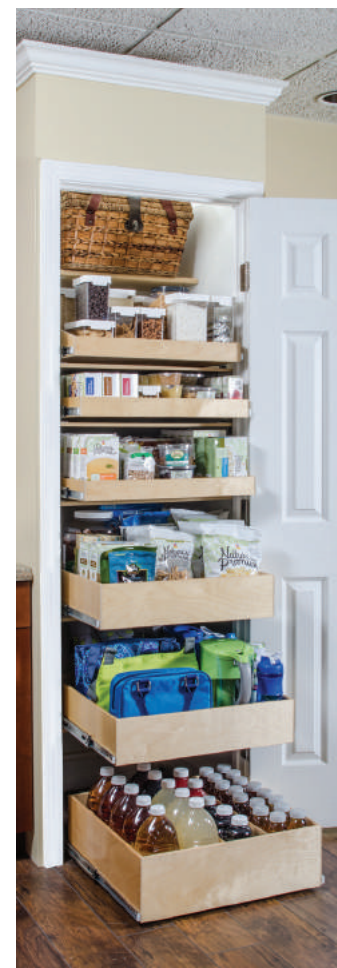

Solutions:

- Side Slope Glide-Out Shelf
- Premiere Pull-Down Shelving

Odds & ends

Keep loose items like silverware, bottle openers, cooking utensils, and more in order with Solutions that make organization simple.

Solutions:

- Blind Corner Cabinet Solution

Corner cabinets

Maximize the space in your corner cabinets and reach all your cookware and kitchen items simply.

Solutions:

- Glide-Around
- Lazy Susan

MAKE ROOM

for more joy

IN YOUR PANTRY.

With custom-designed Solutions, you can reach everything from your cake mixes to your cereal.

Making a sandwich should be easy.
But if you can't see the peanut butter, reach the jelly, or grab the bread without knocking things over, it's just not. Luckily with ShelfGenie, the things that are meant to be simple actually are.

Short items

Store short items like cans, jars, tea, and other items simply with Solutions that make everything easy to see.

Solutions:

- Single-Height Glide-Out Shelves
- Single-Height Glide-Out Shelves with Slopes or Dividers