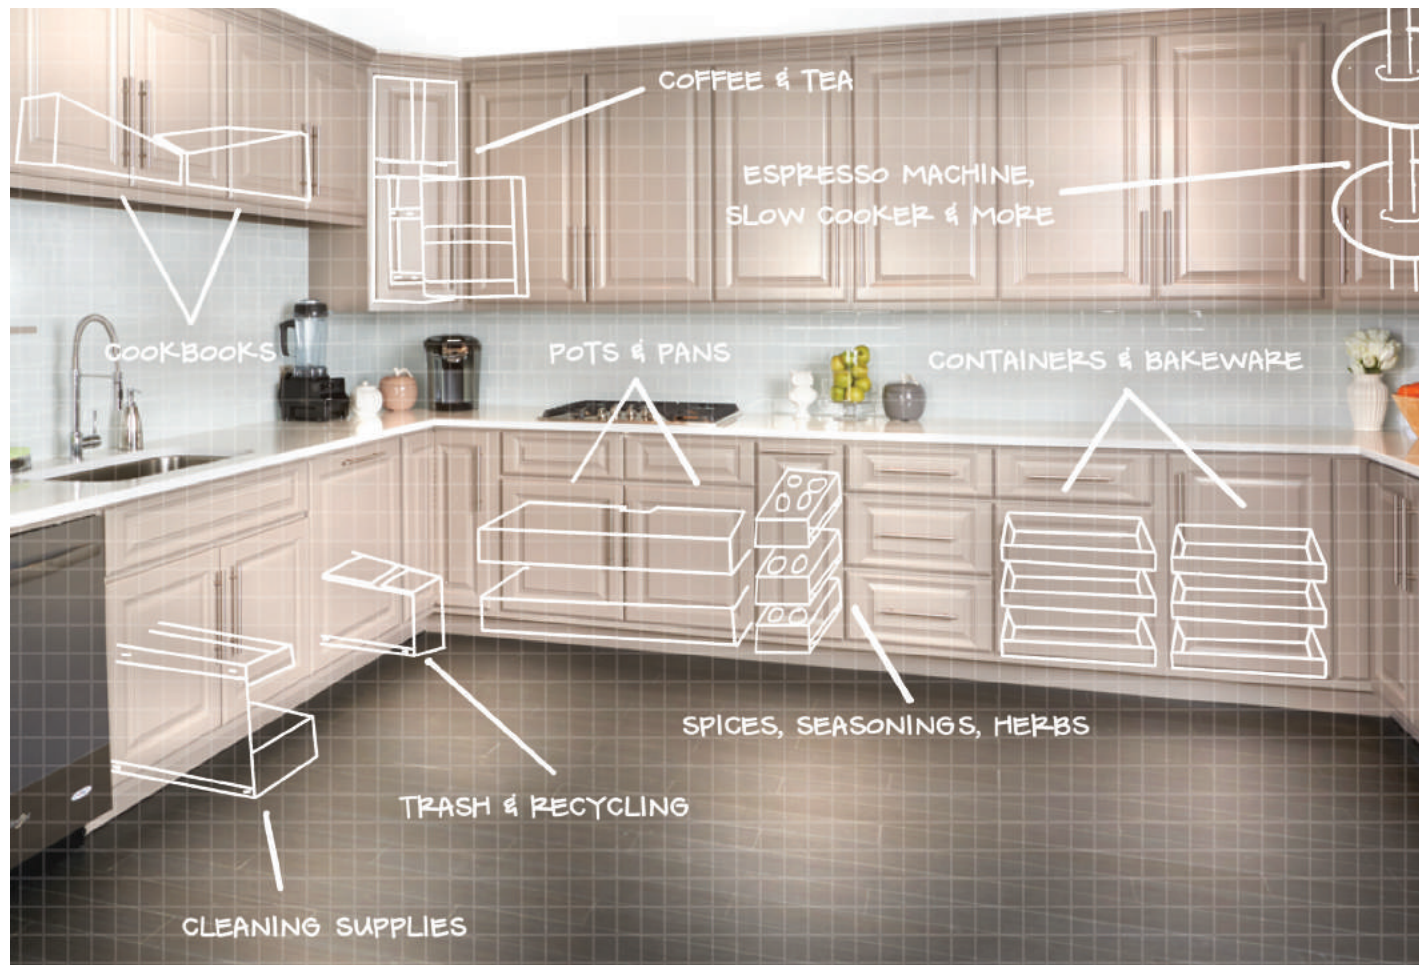

CONTENTS

Why ShelfGenie?	3
Our Process	5
Kitchen	7
Pantry	15
Bath	19
Creative Spaces	23
Manufacturing	27
Testimonials	33
Contact	35
Appendix	36